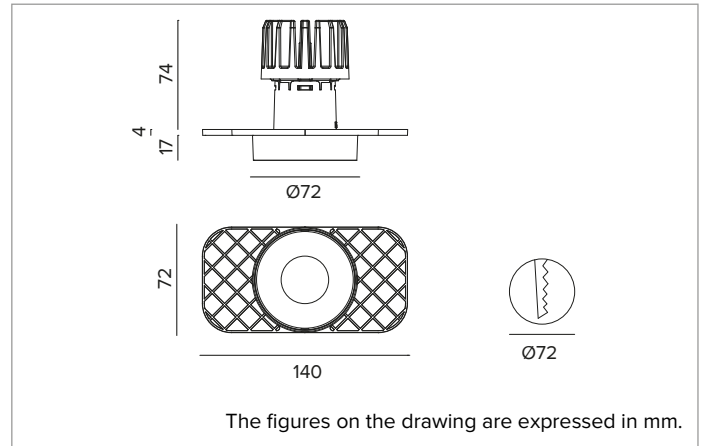

1T8558ELTR | CCTEVO DOWNLIGHT 78

Recessed LED Downlight in a trimless version

		2700K	H(m)	D(m)	Emax(lx)
		Ra90		39°	
Fixture Power	13W	1	0.71	2576	
Source Flux	1507lm	2	1.42	644	
Fixture Flux	1240lm	3	2.14	286	
Efficacy	95lm/W	4	2.85	161	
TS1266	Imax=1709cd/klm	Imax	2576cd	5	3.56